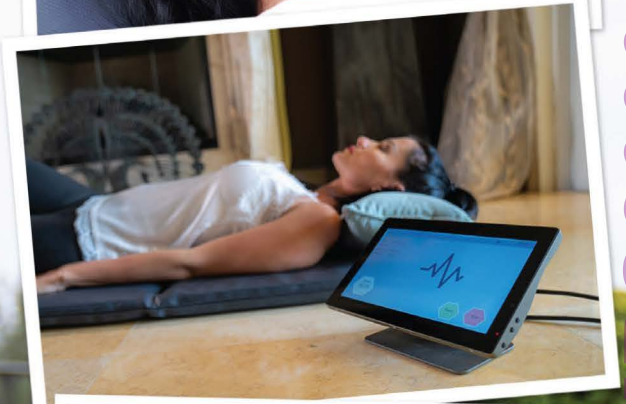

iMRS 2000.COM

Product Brochure and Catalogue

WWW.IMRS2000.COM

Call Us and Order Today

Page

Phone: 1-800-900-5557

Revised Ver. 2.5 06/24