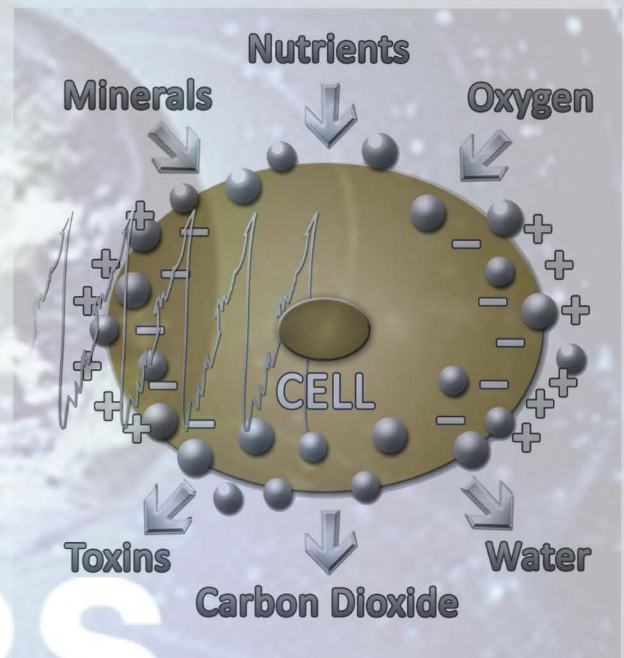

iMRS
2000.COM

Introduction

iMRS PEMF - A Whole Body Battery Recharger

The natural earth based pulsed magnetic fields (PEMFs) from the iMRS helps to recharge, heal and regenerate the body in many ways. PEMF has been proven to enhance circulation, oxygenation, nutrient absorption, ATP production and detoxification all the way to the cellular level. Simply PEMF helps to get the “good stuff” into your cells so that energy can be created, then PEMF helps to remove toxins and waste products from the cells.

By delivering all the essential nutrients to the cells and recharging the cellular battery, the iMRS assists the body in healing itself of almost any condition. But to be clear, it is the body that heals itself, the iMRS just gives the body the energy needed to energize, heal and recharge your 100 trillion cells and in the process helps to alleviate pain, heal the body, help with better sleep and much more. Check out page 8 for a sample of the 250+ protocols the new iMRS Prime iGUIDE system has.